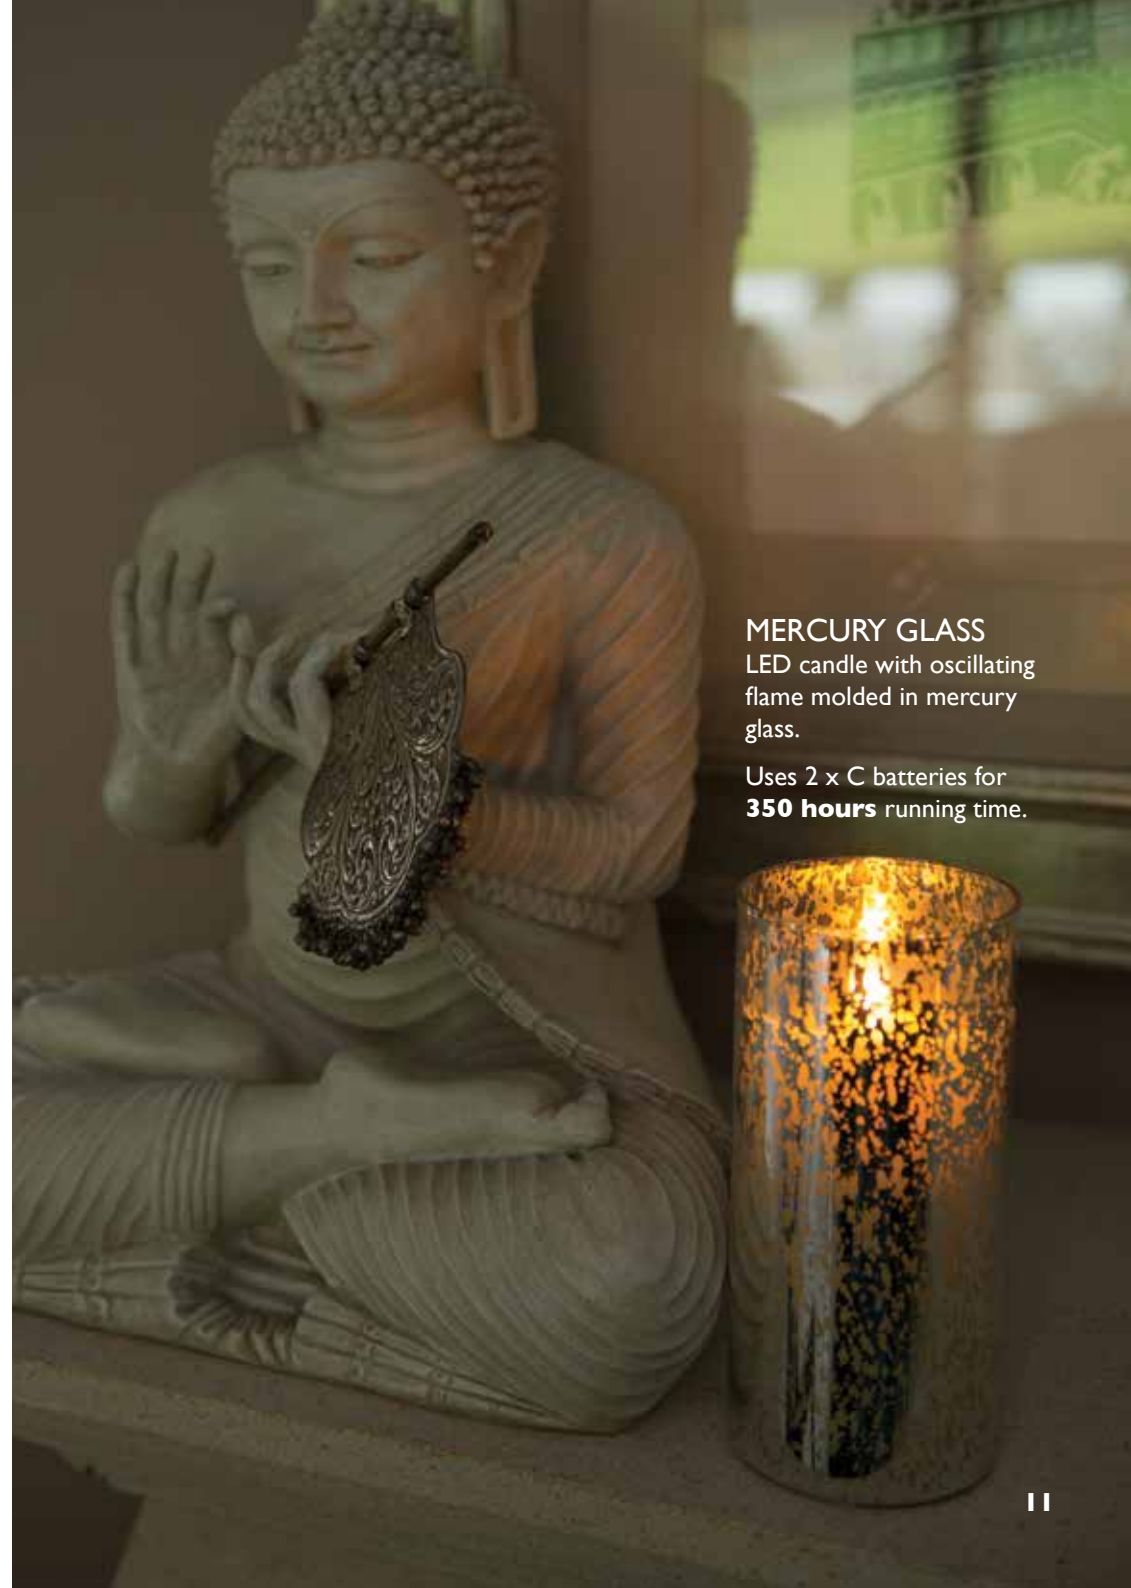

Luminara Mercury
Ø 8 cm - h. 13 cm
Gold
Code: LU81315

Luminara Mercury
Ø 8 cm - h. 18 cm
Gold
Code: LU81815

Luminara Mercury
Ø 8 cm - h. 13 cm
Silver
Code: LU81314

Luminara Mercury
Ø 8 cm - h. 18 cm
Silver
Code: LU81814

MERCURY GLASS
LED candle with oscillating
flame molded in mercury
glass.

Uses 2 x C batteries for
350 hours running time.